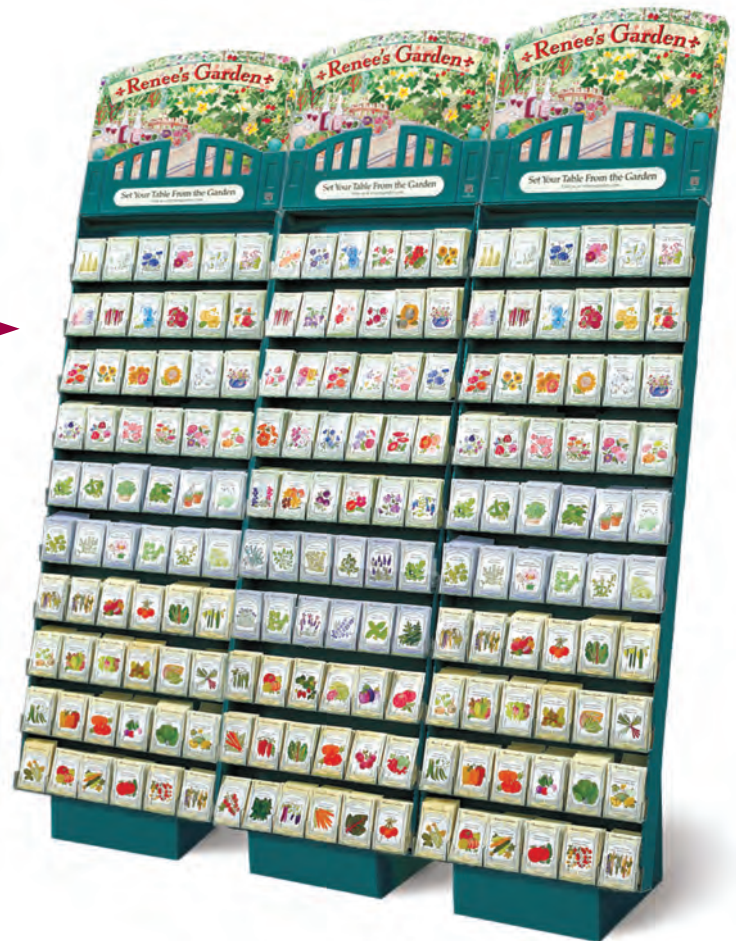

Section II - Corrugated Displays

Our Signature Garden Gate

Freestanding, In-Line Options

Feature Our Regular or Certified Organic Packets

Colorful and sturdy Corrugated Floor Stand Displays with our eye-catching standard or Organic header. Includes reorder cards to make restocking easy. 60 pockets, 6' 2" tall, 22" wide, and 18" deep at base.

Displays Are FREE With Initial Order Options.

Multiple Garden Gates Offer Choices

Order multiple 60 pocket floorstands for linear display or back-to-back as an island: Include panels of veggies alongside panels of certified organic seeds and heirloom flowers.

← Garden Gate Single

Garden Gate →
Linear Display